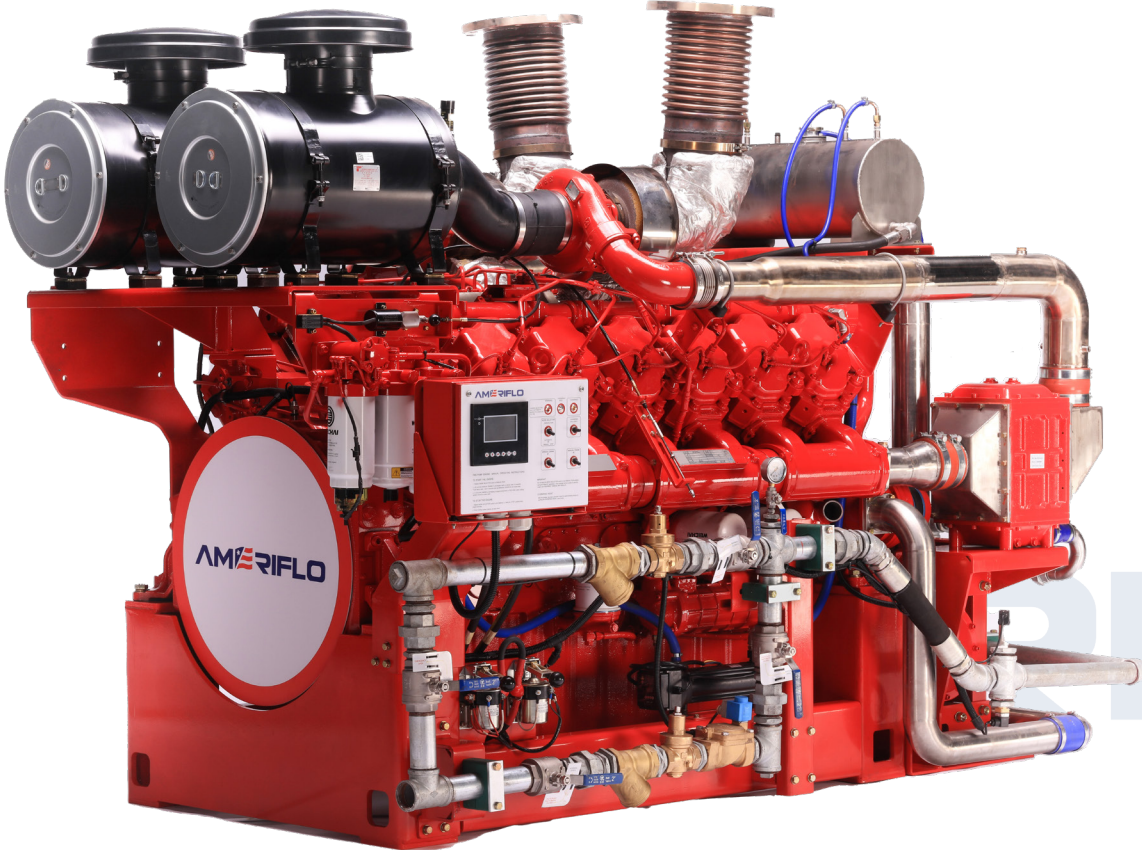

PART NUMBER BREAKDOWN

ITEM	PART NUMBER	DESCRIPTION	QUANTITY
951-AF12-150-XXXX-AF		AF12-150 DIESEL ENGINE	1

PARTS TO BE REPLACED EVERY YEAR

	755-AF12-150-1YR	1 YEAR REPAIR KIT (BELOW ITEMS)	1
360	360-1500150381-AF	FILTER, AIR	2
361	361-1500095189-AF	FILTER, FUEL	1
361	361-1500150390-AF	FILTER, FUEL	1
361	361-1500150391-AF	FILTER, FUEL	1
361	361-1500150392-AF	FILTER, FUEL	1
362	362-1500150382-AF	FILTER, OIL	1
362	362-1500150383-AF	FILTER, OIL	1

12 CYLINDER

AMERIFLO
125 MORRISON ROAD, ROSSVILLE, TN 38066

AMERIFLO DIESEL ENGINE GROUP

DRAWING NUMBER

AF12-160

COMPLETE ENGINE MODEL DESIGNATION

951-AF12-150-1760-AF

951-AF12-150-1450-AF

RATED SPEED

1760 RPM

1470 RPM

NOTES:

BOLD ITEMS ARE RECOMMENDED SPARE PARTS.

PART NUMBER BREAKDOWN

ITEM	PART NUMBER	DESCRIPTION	QUANTITY
	951-AF12-150-XXXX-AF	AF12-150 DIESEL ENGINE	1
OTHER SUGGESTED SPARE PARTS			
364	364-1500150408-AF	GASKET, CYLINDER HEAD	12
364	364-1500150413-AF	GASKET, FUEL INJECTOR	26
380	380-1500072716-AF	SENSOR, HIGH ENGINE TEMP.	1
380	380-1500072895-AF	SENSOR, HIGH RAW WATER TEMP.	1
380	380-1500072716-AF	SENSOR, LOW ENGINE TEMP.	1
381	381-1500073235-AF	SENSOR, LOW ENGINE OIL PRESSURE	1
382	382-1500149672-AF	SENSOR, LOW RAW WATER FLOW	1
435	435-1500073402-AF	MAGNETIC PICKUP	1
440	440-1500150411-AF	FUEL INJECTOR	12

COMPLETE ENGINE MODEL DESIGNATION

951-AF12-150-1760-AF

951-AF12-150-1450-AF

RATED SPEED

1760 RPM

1470 RPM

12 CYLINDER

AMERIFLO
125 MORRISON ROAD, ROSSVILLE, TN 38066